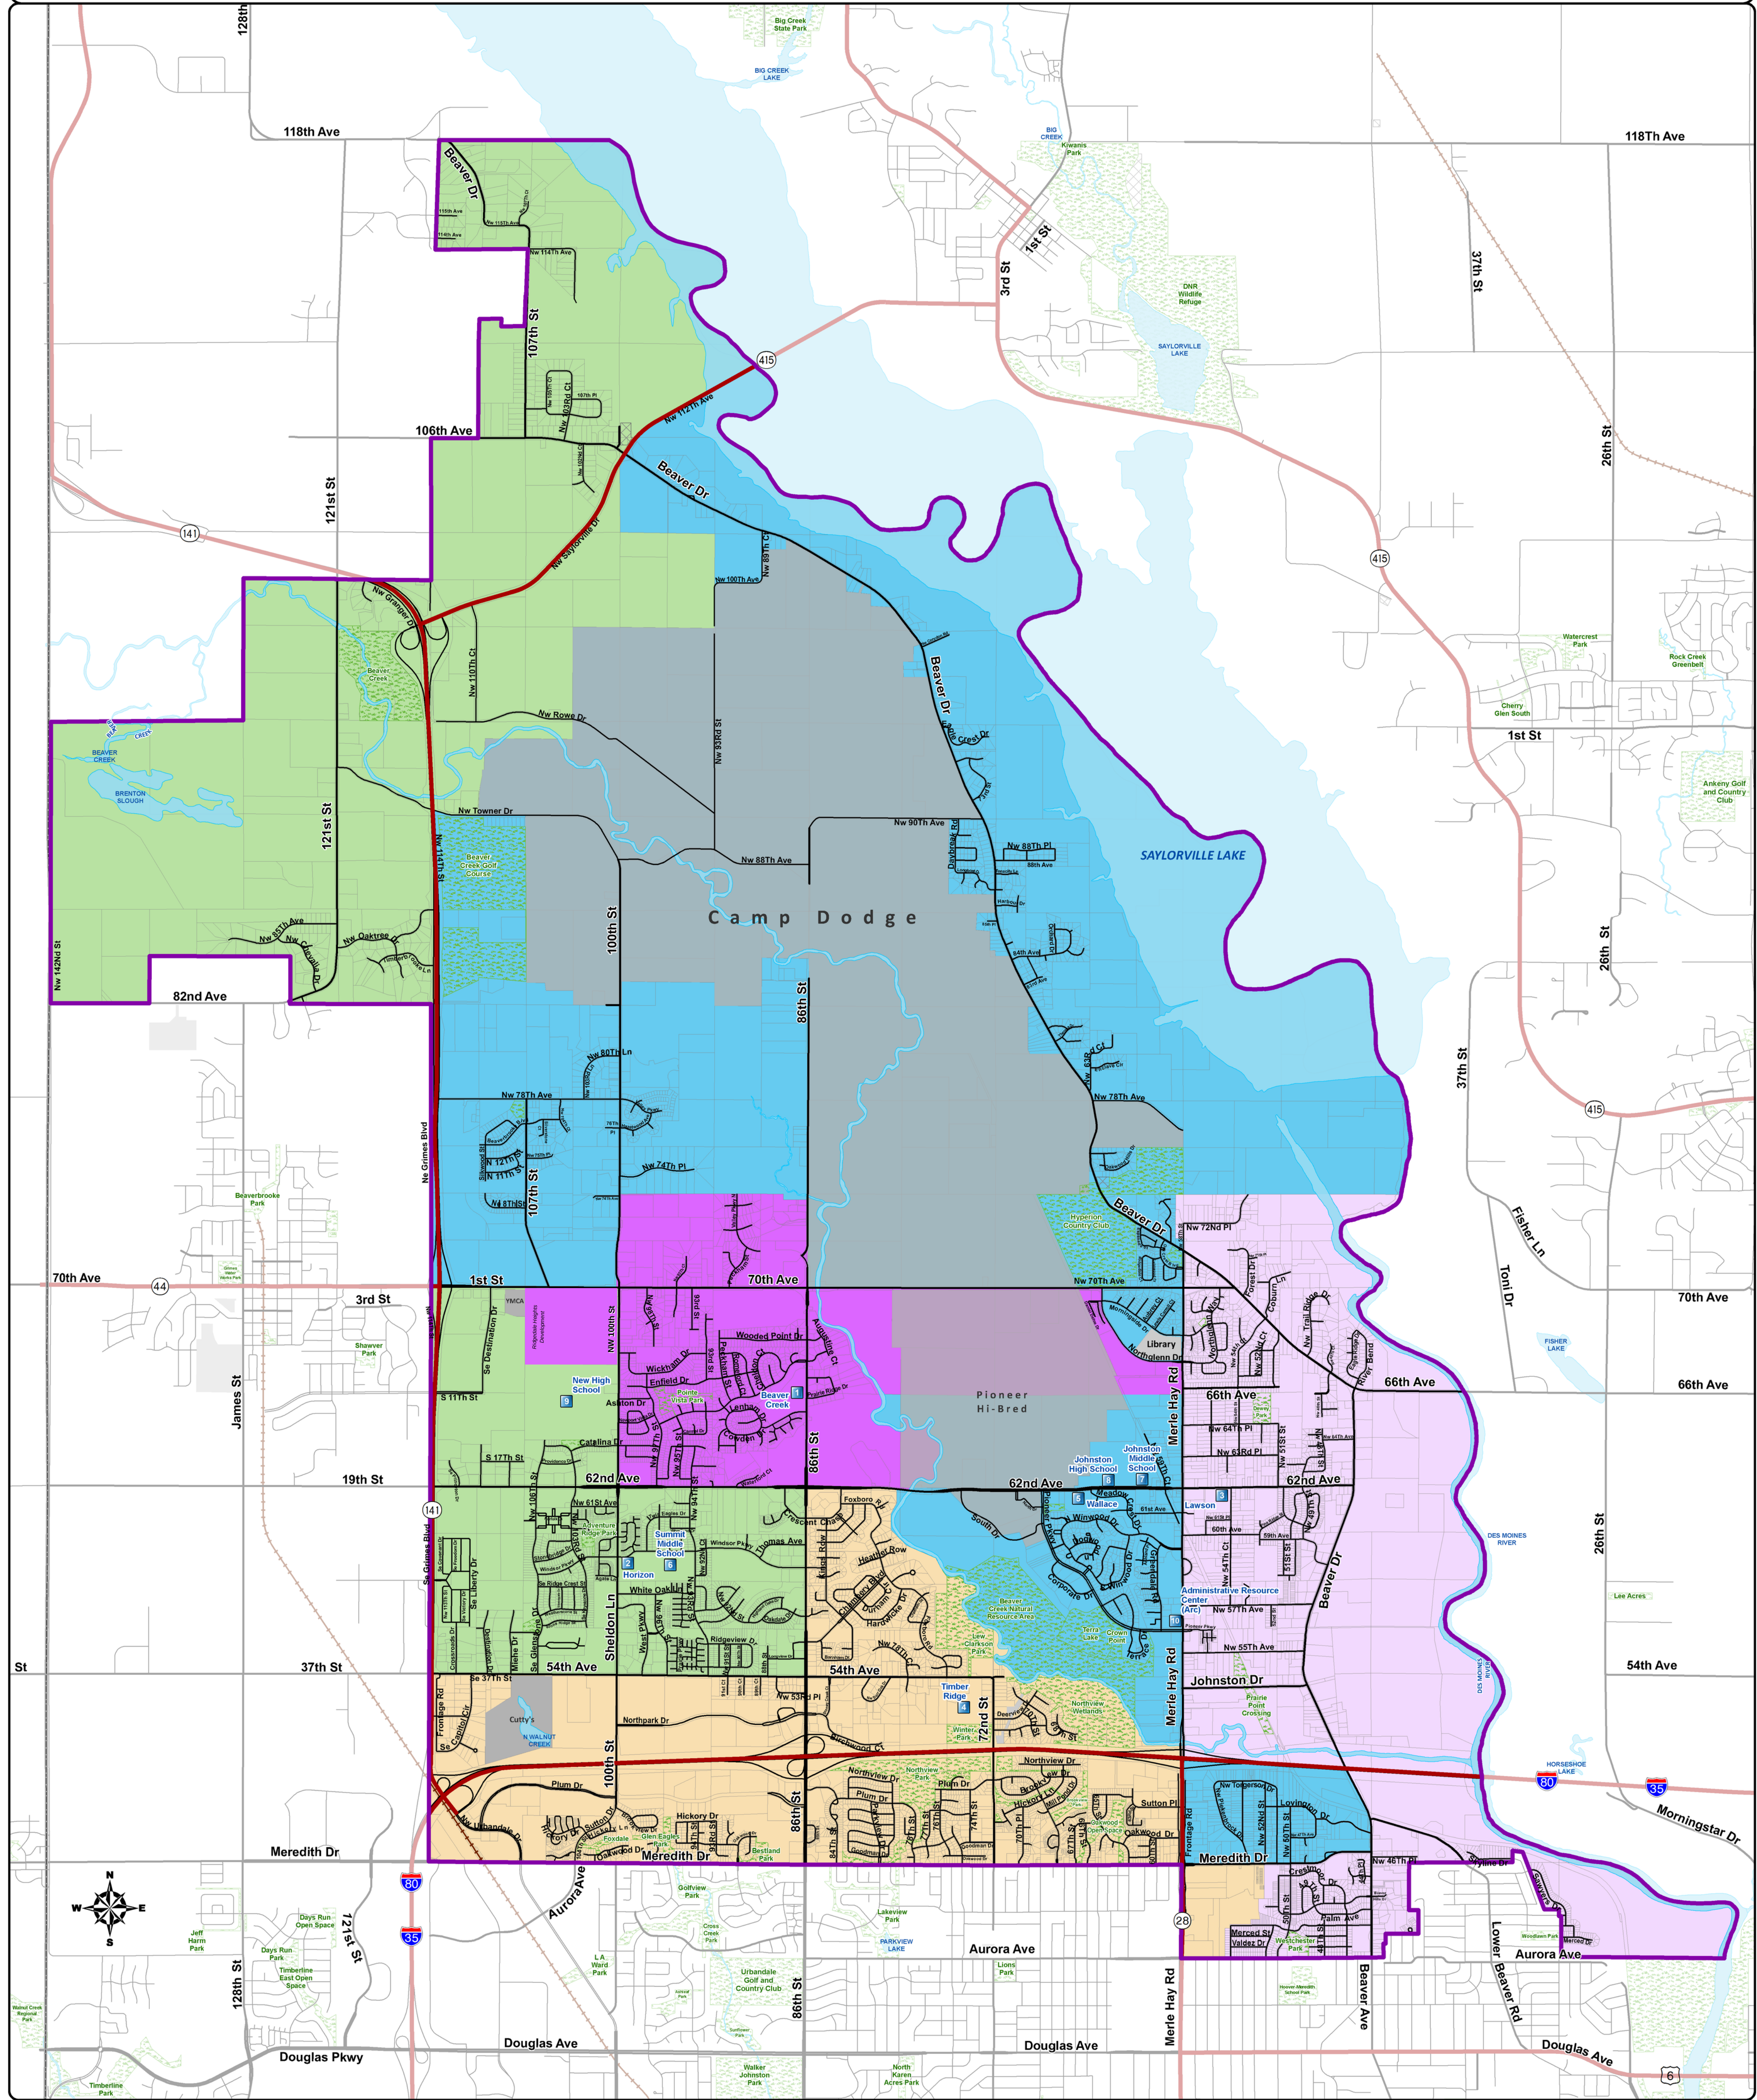

Johnston Community School District Map

Map updated July 2021

List of Schools

1. Beaver Creek Elementary
2. Horizon Elementary
3. Lawson Elementary
4. Timber Ridge Elementary
5. Wallace Elementary
6. Summit Middle School
7. Johnston Middle School
8. Johnston High School
9. New High School
10. Administrative Resource Center

- Schools
- District Boundary
- Parcels
- Parks/Golf Course
- Cemetery
- Other Features

Elementary Boundary

- Beaver Creek
- Horizon
- Lawson
- Timber Ridge
- Wallace

Map data provided by Johnston Community School District, Polk County, City of Johnston, City of Des Moines. IDOT, US Census Bureau, and ESRI. Map created March 2014.